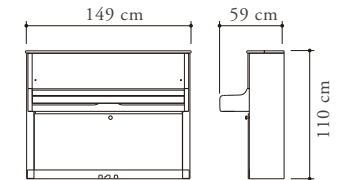

K-15E

Simple Elegance & Sturdy Performance

The K-15E provides an excellent introduction to KAWAI upright piano quality. Featuring a solid spruce soundboard and the highly regarded Ultra Responsive™ action with ABS parts, this continental-style instrument produces a rich, clear tone, with performance qualities to rival much larger upright pianos.

Elegante semplicità e solide prestazioni

Il K-15E è un ottimo approccio alla qualità dei pianoforti verticali KAWAI. Grazie alla solida tavola armonica in abete e alla meccanica Ultra Responsive™ con parti in ABS, questo strumento in stile moderno ha una sonorità ricca e chiara che consente prestazioni che possono emulare i modelli di dimensioni superiori.

Weight: 196 kg